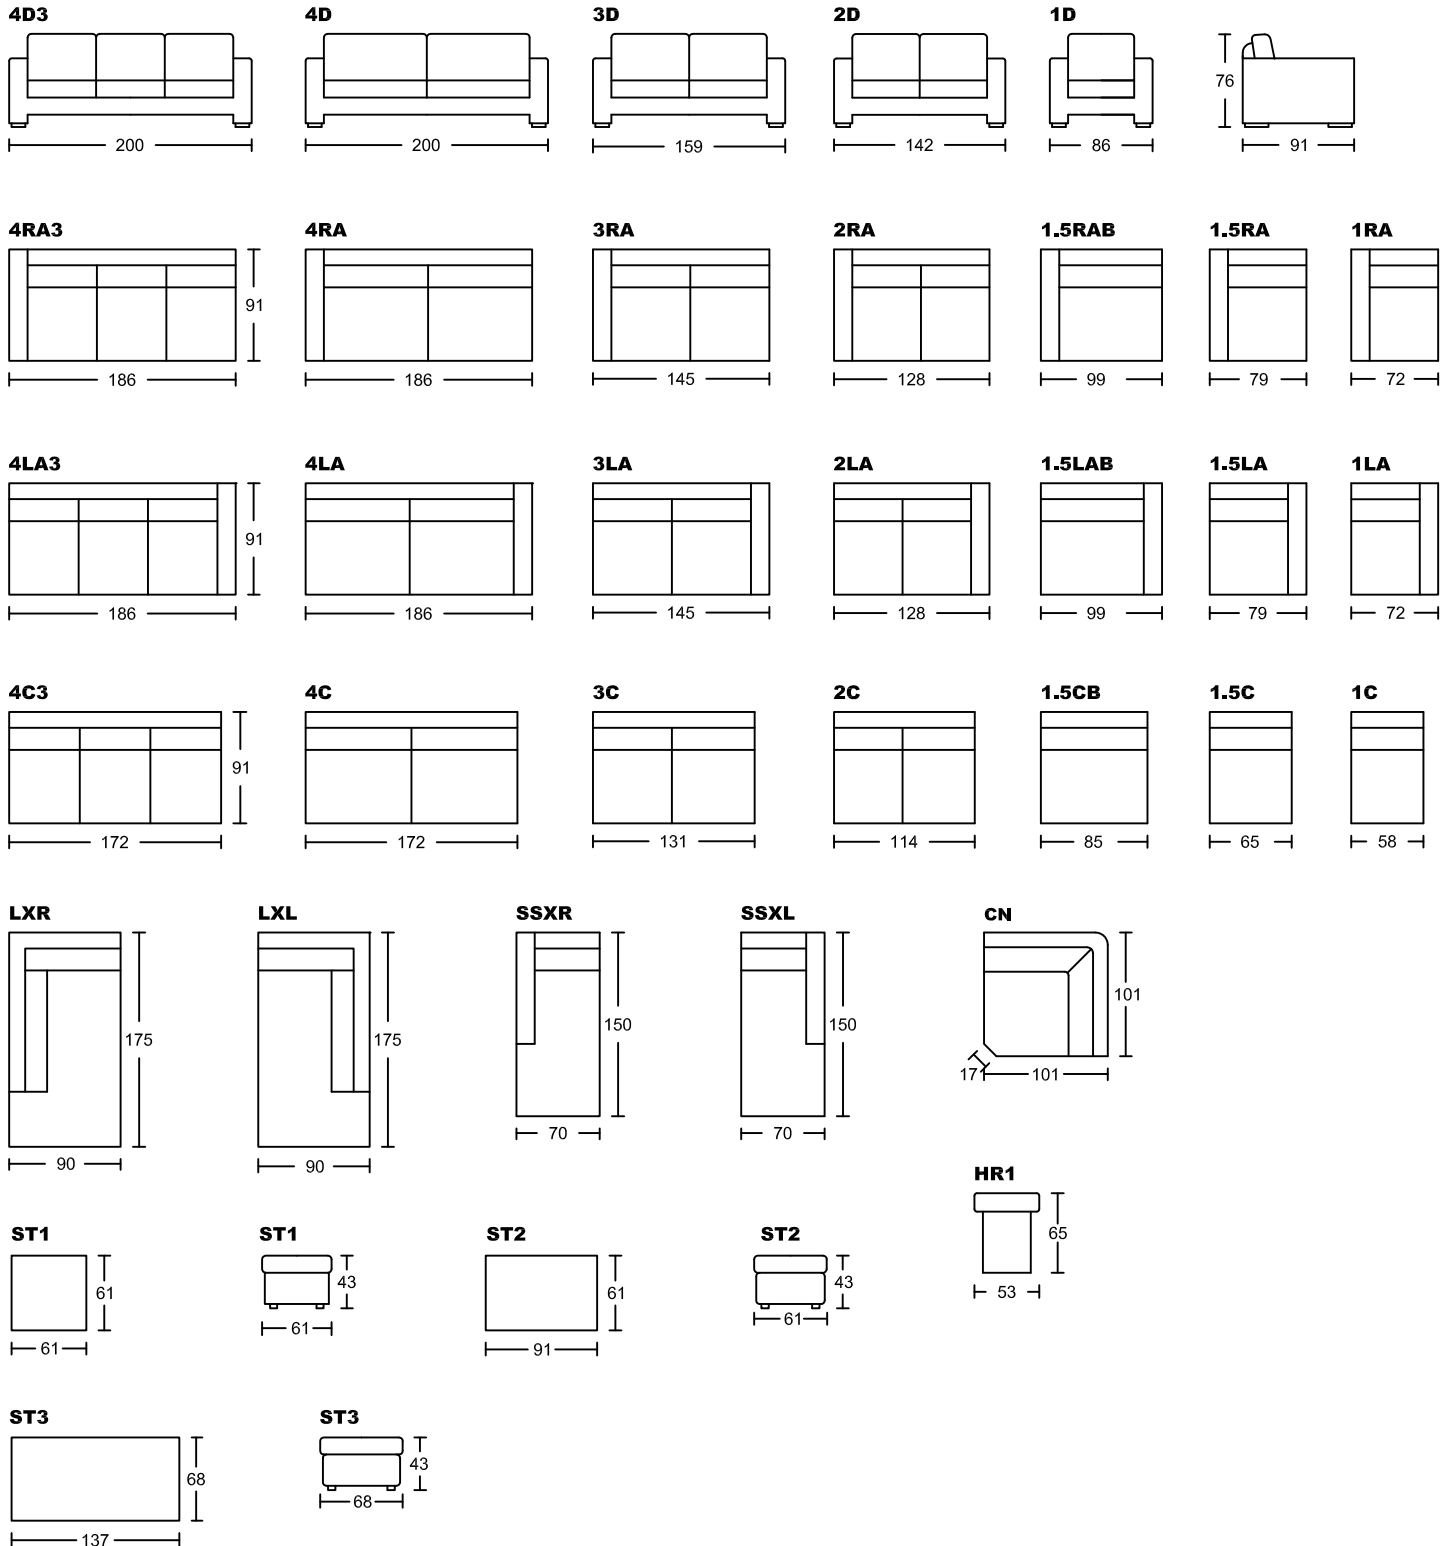

LIBRA II 5032A-H1

Designed by GIORMANI

此為簡易圖僅供參考基本資料之用。

梳化產品屬軟性產品，請預算每件產品

規格會有公差為 ± 5 厘米之內。

詳情必須查詢店員。（單位：cm）

The information is used for reference only.

The actual size of each piece of the product should be subject to the discrepancies of ± 5 cm.