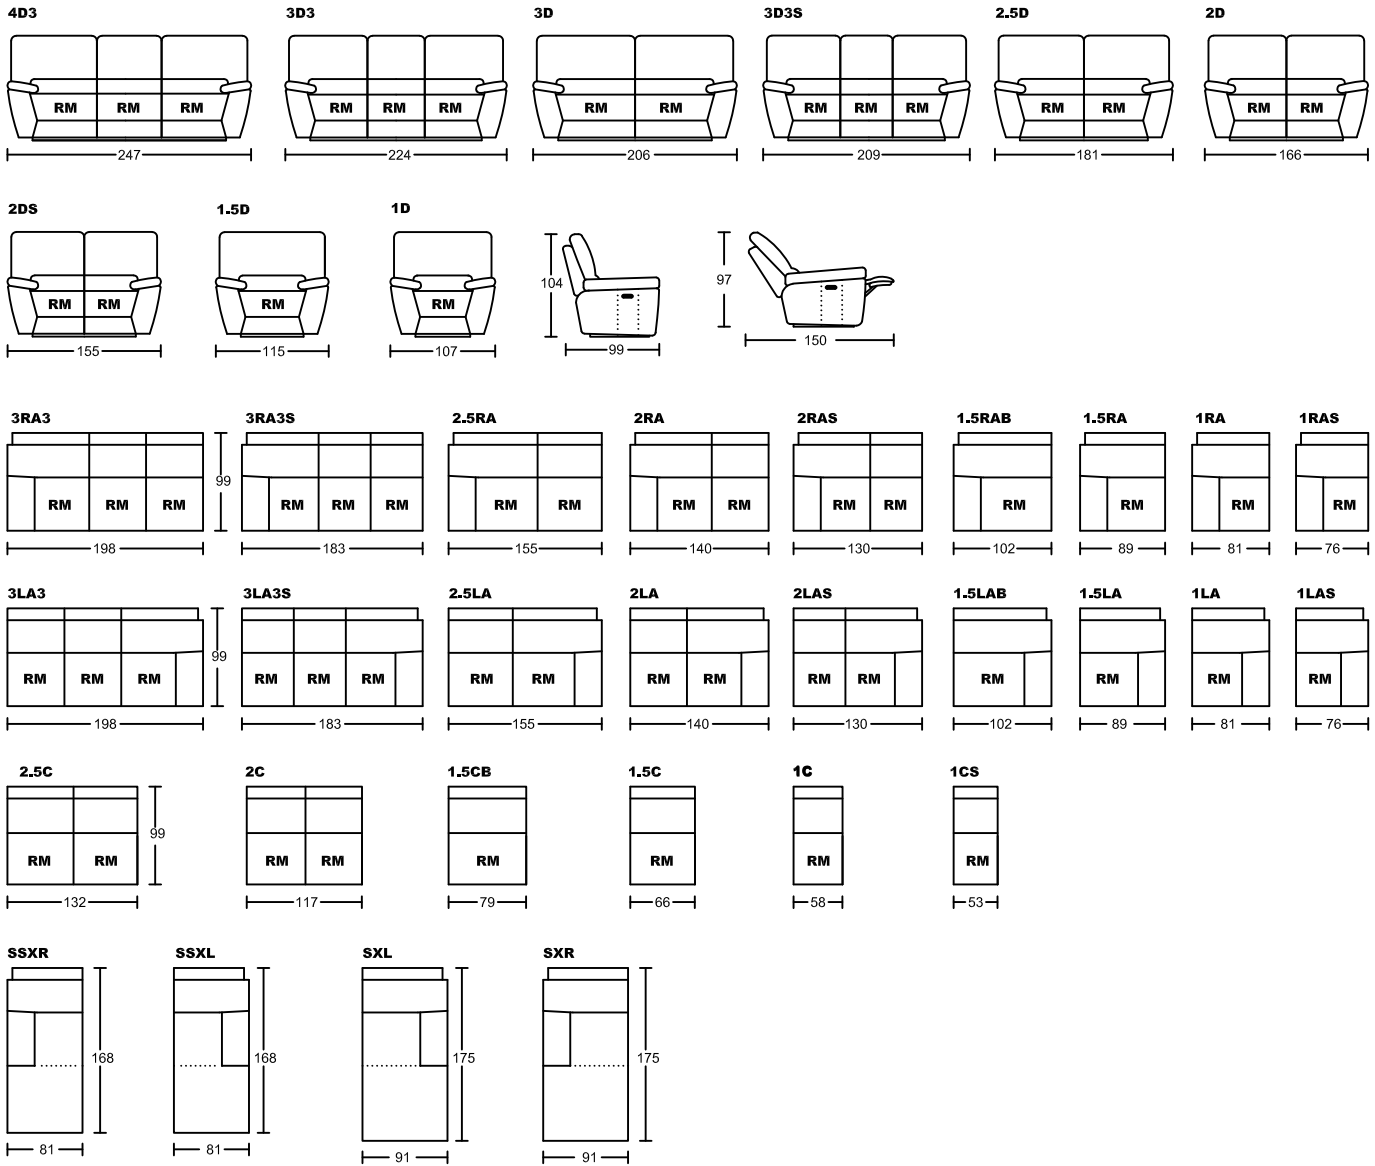

DERLEN III 6588C

Designed by GIORMANI

E1-Electrical Switch with USB電按制連USB插頭
 RM-Reclining Mechanism 彈較功能(腳踏板、座位、屏同步移動)

此為簡易圖僅供參考基本資料之用。
 梳化產品屬軟性產品，請預算每件產品規格會有公差為+/-5 厘米之內。
 詳情必須查詢店員。(單位: cm)
The information is used for reference only.
The actual size of each piece of the product should be subject to the discrepancies of +/-5cm.
Please check with our salespersons for further details.
 22/5/2024

功能/開關搭配表

開關	E1
功能	RM
	✓

6588C整件沙發全皮或半皮做法
 6588C0整件沙發布套做法, 且不能拆洗