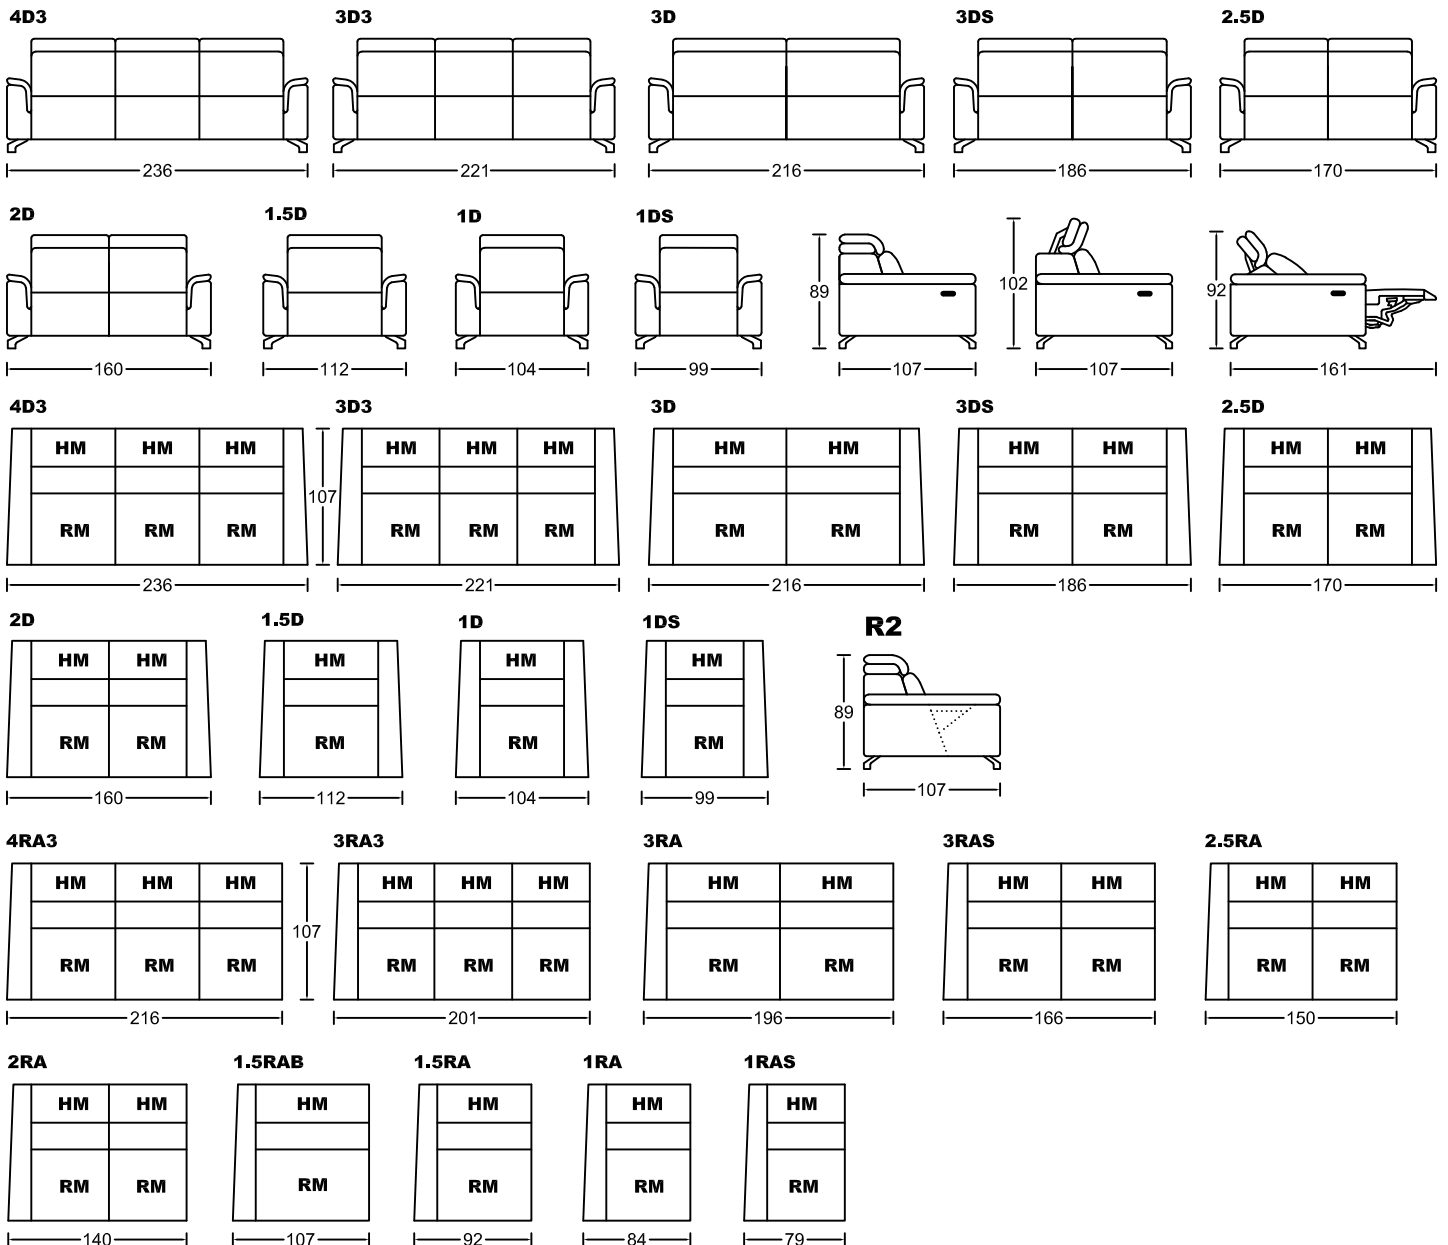

BURE I 7171A-M1

Designed by GIORMANI

Remark:

E1-Electrical Switch with USB電控制連USB插頭

E2-Head+Seat(2)function 頭+座(2)功能

R2-2 Motions Recliner Remote Control 電遙控

HM-With Electrical Head Mechanism & Button switch 電動頭功能

RM-Reclining Mechanism 彈較功能(腳踏板、座位、屏同步移動)

功能/開關搭配表

開關	E1	E2	R2
功能			
RM+HM		✓	✓
HM	✓		

①7171A-M1整件沙發全皮或半皮做法。

款式	咕臣做布	屏咕臣
7171AP-M1		✓

此為簡易圖僅供參考基本資料之用。

梳化產品屬軟性產品，請預算每件產品

規格會有公差為+/-5 厘米之內。

詳情必須查詢店員。(單位: cm)

The information is used for reference only.

The actual size of each piece of the product

should be subject to the discrepancies of +/-5cm.

Please check with our salespersons for further details.

規格會有公差為+/-5 厘米之內。

詳情必須查詢店員。(單位: cm)

The information is used for reference only.

The actual size of each piece of the product

should be subject to the discrepancies of +/-5cm.

Please check with our salespersons for further details.