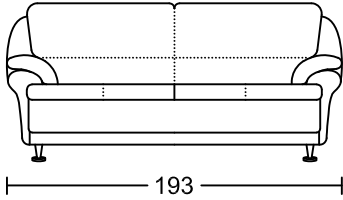

WIZARDS II 7128A-M1

Designed by GIORMANI

3D

2D

1D

此為簡易圖僅供參考基本資料之用。

梳化產品屬軟性產品，請預算每件產品

規格會有公差為 ± 5 厘米之內。

詳情必須查詢店員。（單位：cm）

The information is used for reference only.

**The actual size of each piece of the product
should be subject to the discrepancies of ± 5 cm.**

Please check with our salespersons for further details.