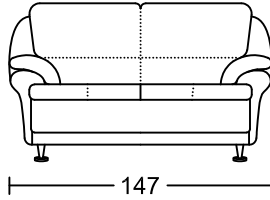

WIZARDS II 7128A-M1

Designed by GIORMANI

3D

2D

1D

此為簡易圖僅供參考基本資料之用。

梳化產品屬軟性產品，請預算每件產品

規格會有公差為 ± 5 厘米之內。

詳情必須查詢店員。（單位：cm）

The information is used for reference only.

**The actual size of each piece of the product
should be subject to the discrepancies of ± 5 cm.**

Please check with our salespersons for further details.