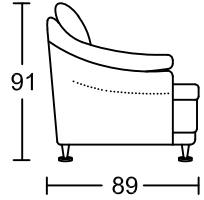

WIZARDS II 7128A-M1

Designed by GIORMANI

3D

2D

1D

此為簡易圖僅供參考基本資料之用。

梳化產品屬軟性產品，請預算每件產品

規格會有公差為 ± 5 厘米之內。

詳情必須查詢店員。（單位：cm）

The information is used for reference only.

**The actual size of each piece of the product
should be subject to the discrepancies of ± 5 cm.**

Please check with our salespersons for further details.