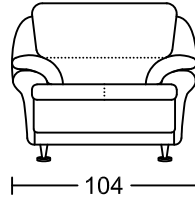

WIZARDS II 7128A-M1

Designed by GIORMANI

3D

2D

1D

此為簡易圖僅供參考基本資料之用。

梳化產品屬軟性產品，請預算每件產品

規格會有公差為 ± 5 厘米之內。

詳情必須查詢店員。（單位：cm）

The information is used for reference only.

**The actual size of each piece of the product
should be subject to the discrepancies of ± 5 cm.**

Please check with our salespersons for further details.