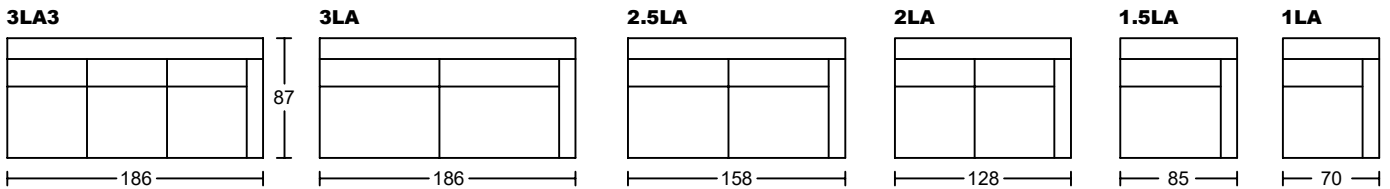

ARENA 8027A-H1

Designed by GIORMANI

①8027A-H1整件沙發全皮或半皮做法。

款式	咕臣做布	
	屏咕臣	座咕臣
8027AP-H1	✓	
8027AT-H1	✓	✓

此為簡易圖僅供參考基本資料之用。
 梳化產品屬軟性產品，請預算每件產品
 規格會有公差為+/-5 厘米之內。
 詳情必須查詢店員。（單位：cm）

The information is used for reference only.
 The actual size of each piece of the product
 should be subject to the discrepancies of +/-5cm.
 Please check with our salespersons for further details.
 25/5/2023