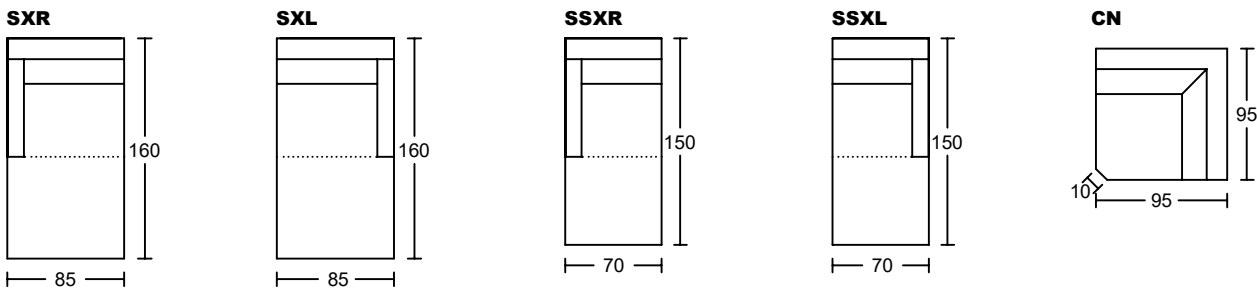

ARENA 8027A-H1

Designed by GIORMANI

①8027A-H1整件沙發全皮或半皮做法。

款式	咕臣做布	
	屏咕臣	座咕臣
8027AP-H1	✓	
8027AT-H1	✓	✓

此為簡易圖僅供參考基本資料之用。
 梳化產品屬軟性產品，請預算每件產品
 規格會有公差為+/-5 厘米之內。
 詳情必須查詢店員。（單位：cm）

The information is used for reference only.
 The actual size of each piece of the product
 should be subject to the discrepancies of +/-5cm.
 Please check with our salespersons for further details.
 25/5/2023