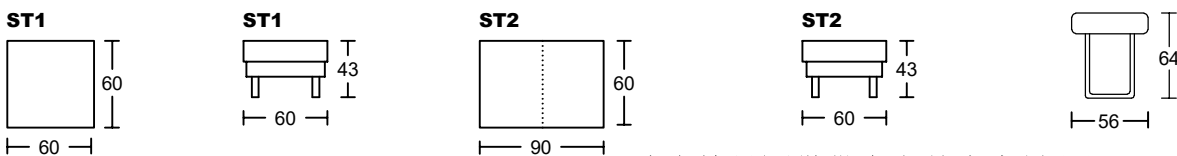

ARENA 8027A-H1

Designed by GIORMANI

①8027A-H1整件沙發全皮或半皮做法。

款式	咕臣做布	
	屏咕臣	座咕臣
8027AP-H1	✓	
8027AT-H1	✓	✓

此為簡易圖僅供參考基本資料之用。
 梳化產品屬軟性產品，請預算每件產品
 規格會有公差為+/-5 厘米之內。
 詳情必須查詢店員。（單位：cm）

The information is used for reference only.
 The actual size of each piece of the product
 should be subject to the discrepancies of +/-5cm.
 Please check with our salespersons for further details.
 25/5/2023