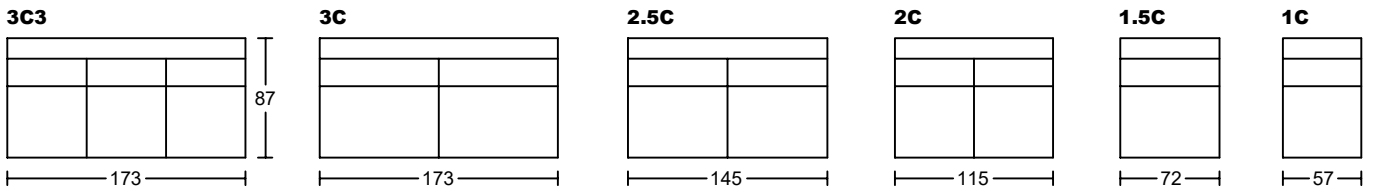

ARENA 8027A-H1

Designed by GIORMANI

①8027A-H1整件沙發全皮或半皮做法。

款式	咕臣做布	
	屏咕臣	座咕臣
8027AP-H1	✓	
8027AT-H1	✓	✓

此為簡易圖僅供參考基本資料之用。
 梳化產品屬軟性產品，請預算每件產品
 規格會有公差為+/-5 厘米之內。
 詳情必須查詢店員。（單位：cm）

The information is used for reference only.
 The actual size of each piece of the product
 should be subject to the discrepancies of +/-5cm.
 Please check with our salespersons for further details.
 25/5/2023