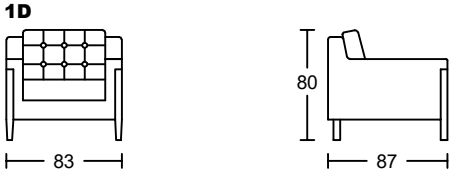

ARENA 8027A-H1

Designed by GIORMANI

①8027A-H1整件沙發全皮或半皮做法。

款式	咕臣做布	
	屏咕臣	座咕臣
8027AP-H1	✓	
8027AT-H1	✓	✓

此為簡易圖僅供參考基本資料之用。
 梳化產品屬軟性產品，請預算每件產品
 規格會有公差為+/-5 厘米之內。
 詳情必須查詢店員。（單位：cm）

The information is used for reference only.
 The actual size of each piece of the product
 should be subject to the discrepancies of +/-5cm.
 Please check with our salespersons for further details.
 25/5/2023