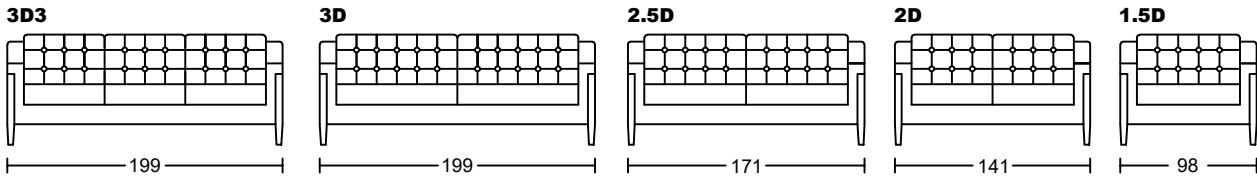

ARENA 8027A-H1

Designed by GIORMANI

①8027A-H1整件沙發全皮或半皮做法。

款式	咕臣做布	
	屏咕臣	座咕臣
8027AP-H1	✓	
8027AT-H1	✓	✓

此為簡易圖僅供參考基本資料之用。
 梳化產品屬軟性產品，請預算每件產品
 規格會有公差為+/-5 厘米之內。
 詳情必須查詢店員。（單位：cm）

The information is used for reference only.
 The actual size of each piece of the product
 should be subject to the discrepancies of +/-5cm.
 Please check with our salespersons for further details.
 25/5/2023