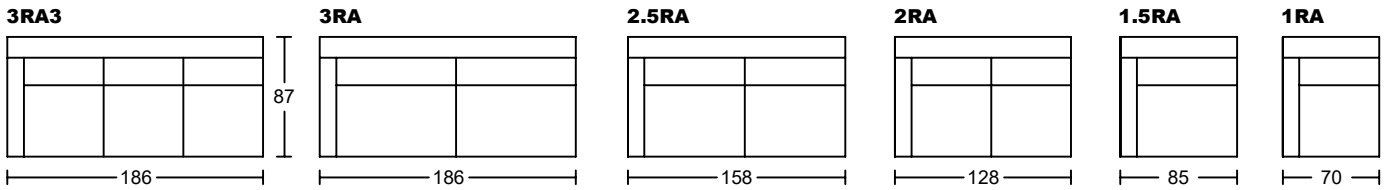

ARENA 8027A-H1

Designed by GIORMANI

①8027A-H1整件沙發全皮或半皮做法。

款式	咕臣做布	
	屏咕臣	座咕臣
8027AP-H1	✓	
8027AT-H1	✓	✓

此為簡易圖僅供參考基本資料之用。
 梳化產品屬軟性產品，請預算每件產品
 規格會有公差為+/-5 厘米之內。
 詳情必須查詢店員。（單位：cm）

The information is used for reference only.
 The actual size of each piece of the product
 should be subject to the discrepancies of +/-5cm.
 Please check with our salespersons for further details.
 25/5/2023