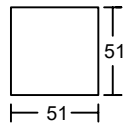

CASE S137A

Designed by GIORMANI

ST1

ST1

ST2

ST2

ST3

ST3

ST4

ST4

此為簡易圖僅供參考基本資料之用。

梳化產品屬軟性產品，請預算每件產品規格會有公差為 ± 5 厘米之內。

詳情必須查詢店員。（單位：cm）

The information is used for reference only.

The actual size of each piece of the product should be subject to the discrepancies of ± 5 cm.