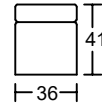

CASE S137A

Designed by GIORMANI

ST1

ST1

ST2

ST2

ST3

ST3

ST4

ST4

此為簡易圖僅供參考基本資料之用。

梳化產品屬軟性產品，請預算每件產品規格會有公差為 ± 5 厘米之內。

詳情必須查詢店員。（單位：cm）

The information is used for reference only.

The actual size of each piece of the product should be subject to the discrepancies of ± 5 cm.