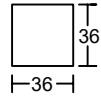

CASE S137A

Designed by GIORMANI

ST1

ST1

ST2

ST2

ST3

ST3

ST4

ST4

此為簡易圖僅供參考基本資料之用。

梳化產品屬軟性產品，請預算每件產品規格會有公差為 ± 5 厘米之內。

詳情必須查詢店員。（單位：cm）

The information is used for reference only.

The actual size of each piece of the product should be subject to the discrepancies of ± 5 cm.