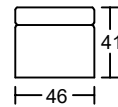

CASE S137A

Designed by GIORMANI

ST1

ST1

ST2

ST2

ST3

ST3

ST4

ST4

此為簡易圖僅供參考基本資料之用。

梳化產品屬軟性產品，請預算每件產品規格會有公差為 ± 5 厘米之內。

詳情必須查詢店員。（單位：cm）

The information is used for reference only.

The actual size of each piece of the product should be subject to the discrepancies of ± 5 cm.