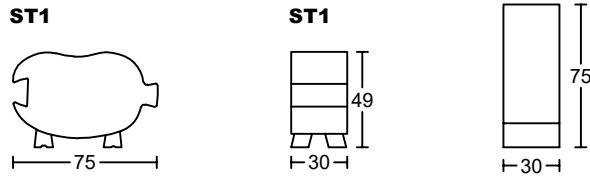

PIGGY I S052A-H1

Designed by Giormani X Freeman Lau

此為簡易圖僅供參考基本資料之用。

梳化產品屬軟性產品，請預算每件產品
規格會有公差為 ± 5 厘米之內。

詳情必須查詢店員。（單位：cm）

The information is used for reference only.

**The actual size of each piece of the product
should be subject to the discrepancies of ± 5 cm.**