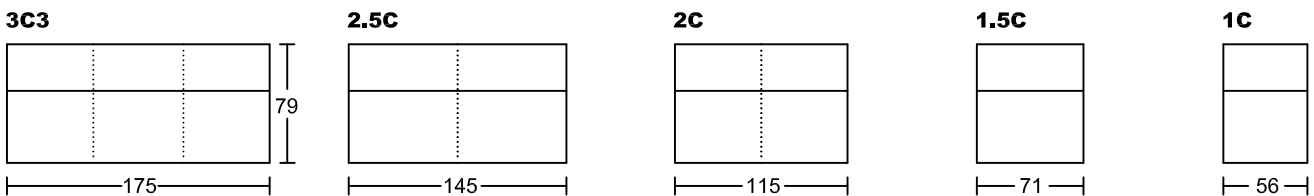

BOUS II 8037A-H1

Designed by GIORMANI

此為簡易圖僅供參考基本資料之用。
梳化產品屬軟性產品，請預算每件產品
規格會有公差為+/-5 厘米之內。
詳情必須查詢店員。（單位：cm）

The information is used for reference only.
The actual size of each piece of the product
should be subject to the discrepancies of +/-5cm.
Please check with our salespersons for further details.
10/1/2023