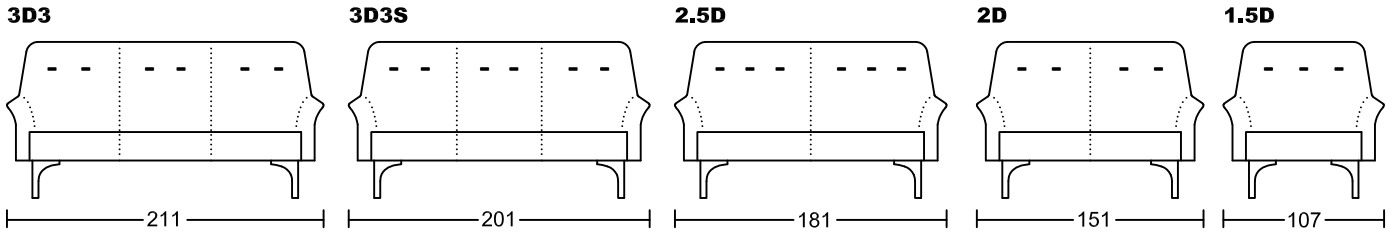

BOUS II 8037A-H1

Designed by GIORMANI

此為簡易圖僅供參考基本資料之用。
梳化產品屬軟性產品，請預算每件產品
規格會有公差為+/-5 厘米之內。
詳情必須查詢店員。（單位：cm）

The information is used for reference only.
The actual size of each piece of the product
should be subject to the discrepancies of +/-5cm.
Please check with our salespersons for further details.
10/1/2023