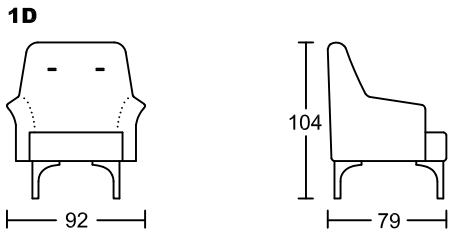

BOUS II 8037A-H1

Designed by GIORMANI

此為簡易圖僅供參考基本資料之用。
梳化產品屬軟性產品，請預算每件產品
規格會有公差為+/-5 厘米之內。
詳情必須查詢店員。（單位：cm）

The information is used for reference only.
The actual size of each piece of the product
should be subject to the discrepancies of +/-5cm.
Please check with our salespersons for further details.
10/1/2023