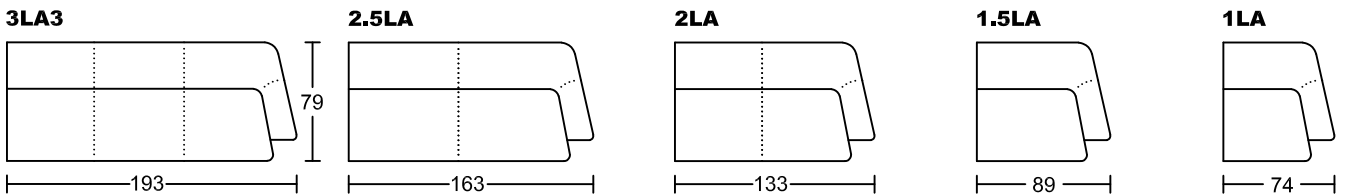

BOUS II 8037A-H1

Designed by GIORMANI

此為簡易圖僅供參考基本資料之用。
梳化產品屬軟性產品，請預算每件產品
規格會有公差為+/-5 厘米之內。
詳情必須查詢店員。（單位：cm）

The information is used for reference only.
The actual size of each piece of the product
should be subject to the discrepancies of +/-5cm.
Please check with our salespersons for further details.
10/1/2023