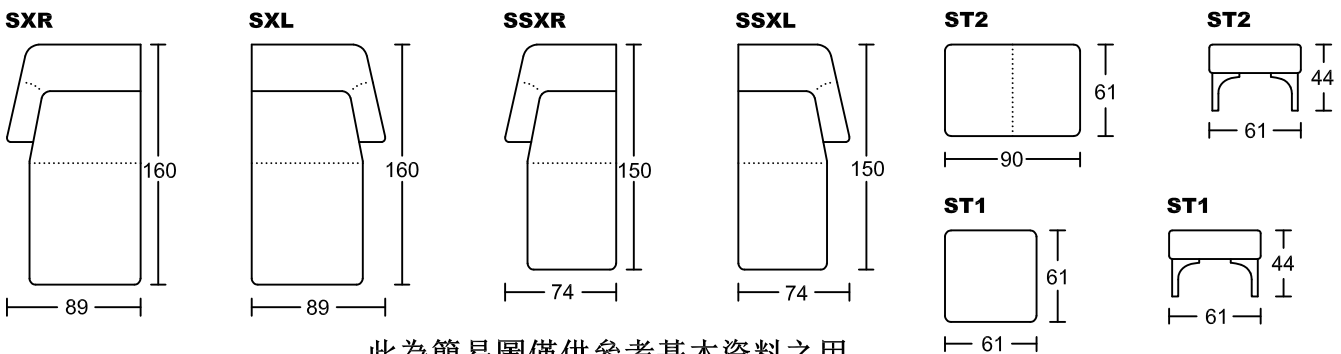

BOUS II 8037A-H1

Designed by GIORMANI

此為簡易圖僅供參考基本資料之用。
梳化產品屬軟性產品，請預算每件產品
規格會有公差為+/-5 厘米之內。
詳情必須查詢店員。（單位：cm）

The information is used for reference only.
The actual size of each piece of the product
should be subject to the discrepancies of +/-5cm.
Please check with our salespersons for further details.
10/1/2023