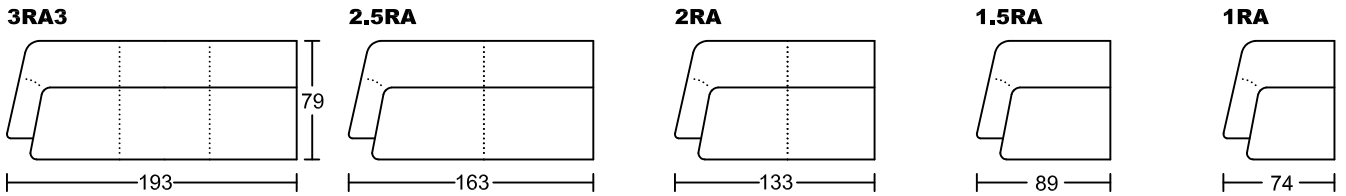

BOUS II 8037A-H1

Designed by GIORMANI

此為簡易圖僅供參考基本資料之用。
梳化產品屬軟性產品，請預算每件產品
規格會有公差為+/-5 厘米之內。
詳情必須查詢店員。（單位：cm）

The information is used for reference only.
The actual size of each piece of the product
should be subject to the discrepancies of +/-5cm.
Please check with our salespersons for further details.
10/1/2023