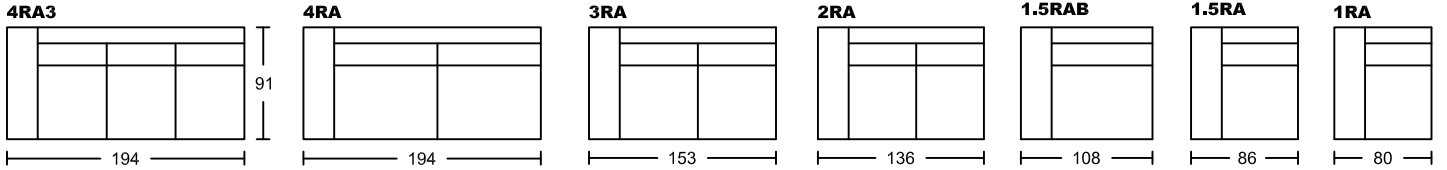

LIBRA I 5031A-H1

Designed by GIORMANI

此為簡易圖僅供參考基本資料之用。
 梳化產品屬軟性產品，請預算每件產品
 規格會有公差為+/-5 厘米之內。
 詳情必須查詢店員。（單位：cm）

**The information is used for reference only.
 The actual size of each piece of the product
 should be subject to the discrepancies of +/-5cm.
 Please check with our salespersons for further details.**