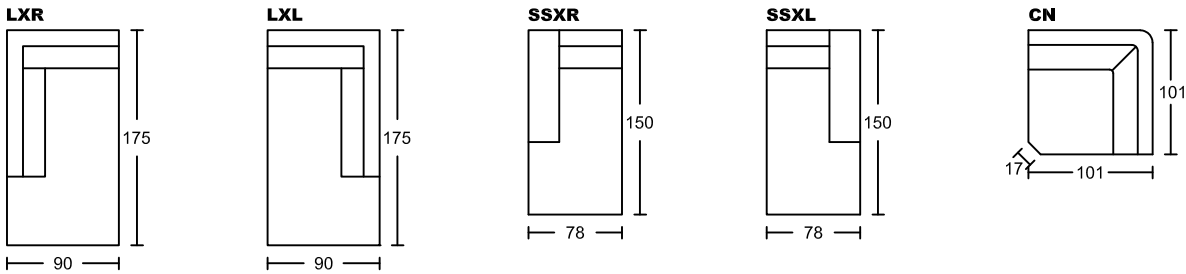

LIBRA I 5031A-H1

Designed by GIORMANI

此為簡易圖僅供參考基本資料之用。
 梳化產品屬軟性產品，請預算每件產品
 規格會有公差為+/-5 厘米之內。
 詳情必須查詢店員。（單位：cm）

**The information is used for reference only.
 The actual size of each piece of the product
 should be subject to the discrepancies of +/-5cm.
 Please check with our salespersons for further details.**