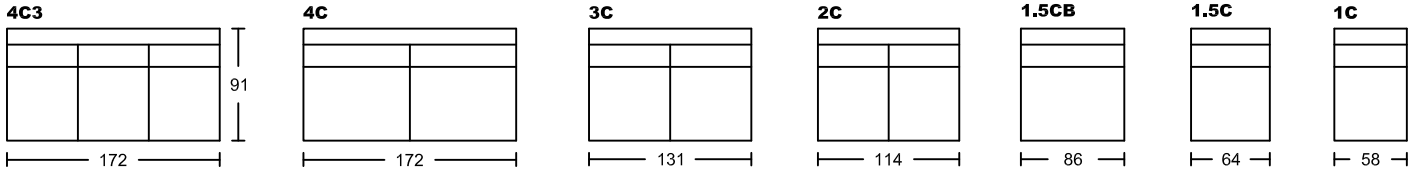

LIBRA I 5031A-H1

Designed by GIORMANI

此為簡易圖僅供參考基本資料之用。
 梳化產品屬軟性產品，請預算每件產品
 規格會有公差為+/-5 厘米之內。
 詳情必須查詢店員。（單位：cm）

**The information is used for reference only.
 The actual size of each piece of the product
 should be subject to the discrepancies of +/-5cm.
 Please check with our salespersons for further details.**