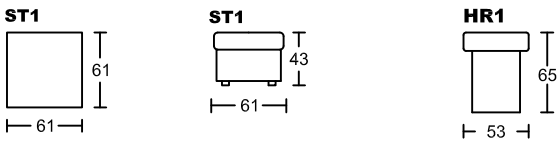

LIBRA I 5031A-H1

Designed by GIORMANI

此為簡易圖僅供參考基本資料之用。
 梳化產品屬軟性產品，請預算每件產品
 規格會有公差為+/-5 厘米之內。
 詳情必須查詢店員。（單位：cm）

**The information is used for reference only.
 The actual size of each piece of the product
 should be subject to the discrepancies of +/-5cm.
 Please check with our salespersons for further details.**