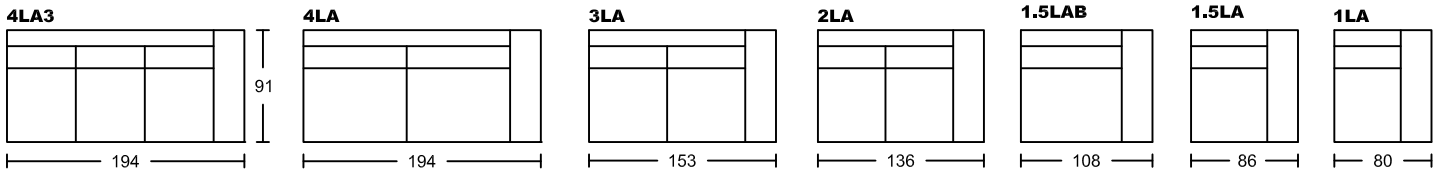

LIBRA I 5031A-H1

Designed by GIORMANI

此為簡易圖僅供參考基本資料之用。
 梳化產品屬軟性產品，請預算每件產品
 規格會有公差為+/-5 厘米之內。
 詳情必須查詢店員。（單位：cm）

**The information is used for reference only.
 The actual size of each piece of the product
 should be subject to the discrepancies of +/-5cm.
 Please check with our salespersons for further details.**