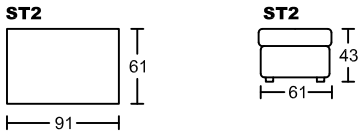

LIBRA I 5031A-H1

Designed by GIORMANI

此為簡易圖僅供參考基本資料之用。
 梳化產品屬軟性產品，請預算每件產品
 規格會有公差為+/-5 厘米之內。
 詳情必須查詢店員。（單位：cm）

**The information is used for reference only.
 The actual size of each piece of the product
 should be subject to the discrepancies of +/-5cm.
 Please check with our salespersons for further details.**