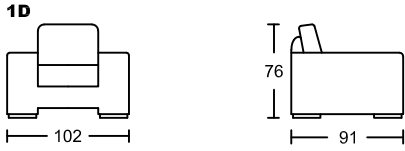

LIBRA I 5031A-H1

Designed by GIORMANI

此為簡易圖僅供參考基本資料之用。
 梳化產品屬軟性產品，請預算每件產品
 規格會有公差為+/-5 厘米之內。
 詳情必須查詢店員。（單位：cm）

**The information is used for reference only.
 The actual size of each piece of the product
 should be subject to the discrepancies of +/-5cm.
 Please check with our salespersons for further details.**