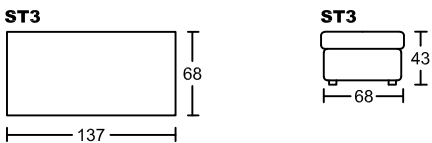

LIBRA I 5031A-H1

Designed by GIORMANI

此為簡易圖僅供參考基本資料之用。
 梳化產品屬軟性產品，請預算每件產品
 規格會有公差為+/-5 厘米之內。
 詳情必須查詢店員。（單位：cm）

**The information is used for reference only.
 The actual size of each piece of the product
 should be subject to the discrepancies of +/-5cm.
 Please check with our salespersons for further details.**