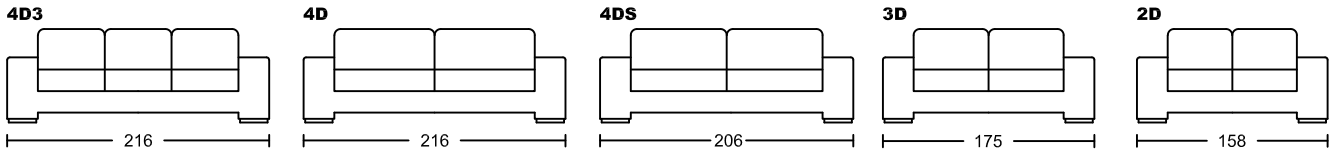

LIBRA I 5031A-H1

Designed by GIORMANI

此為簡易圖僅供參考基本資料之用。
 梳化產品屬軟性產品，請預算每件產品
 規格會有公差為+/-5 厘米之內。
 詳情必須查詢店員。（單位：cm）

**The information is used for reference only.
 The actual size of each piece of the product
 should be subject to the discrepancies of +/-5cm.
 Please check with our salespersons for further details.**