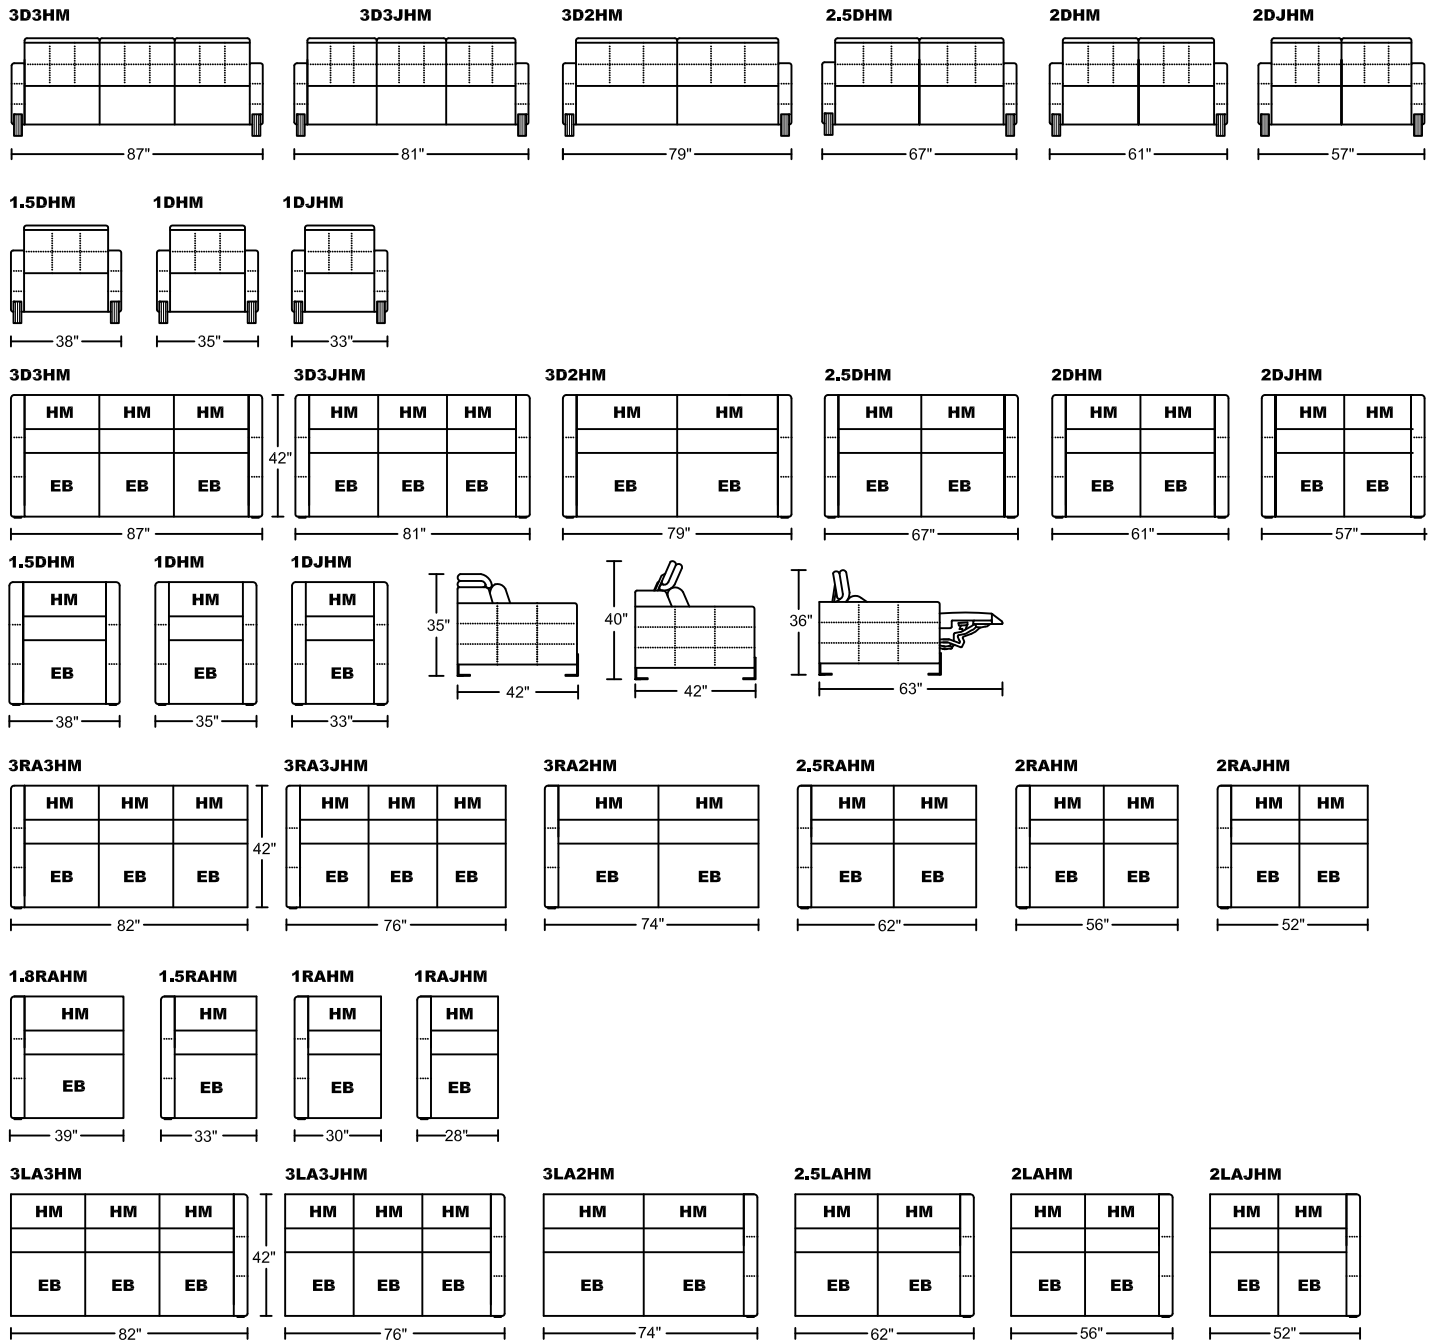

KONSTANZ 7121

Designed by GIORMANI

Remark:
 HM = with electrical head mechanism & button switch
 EB = with electrical recliner mechanism & button switch
 NH = no head mechanism included
 NR = no recliner mechanism included