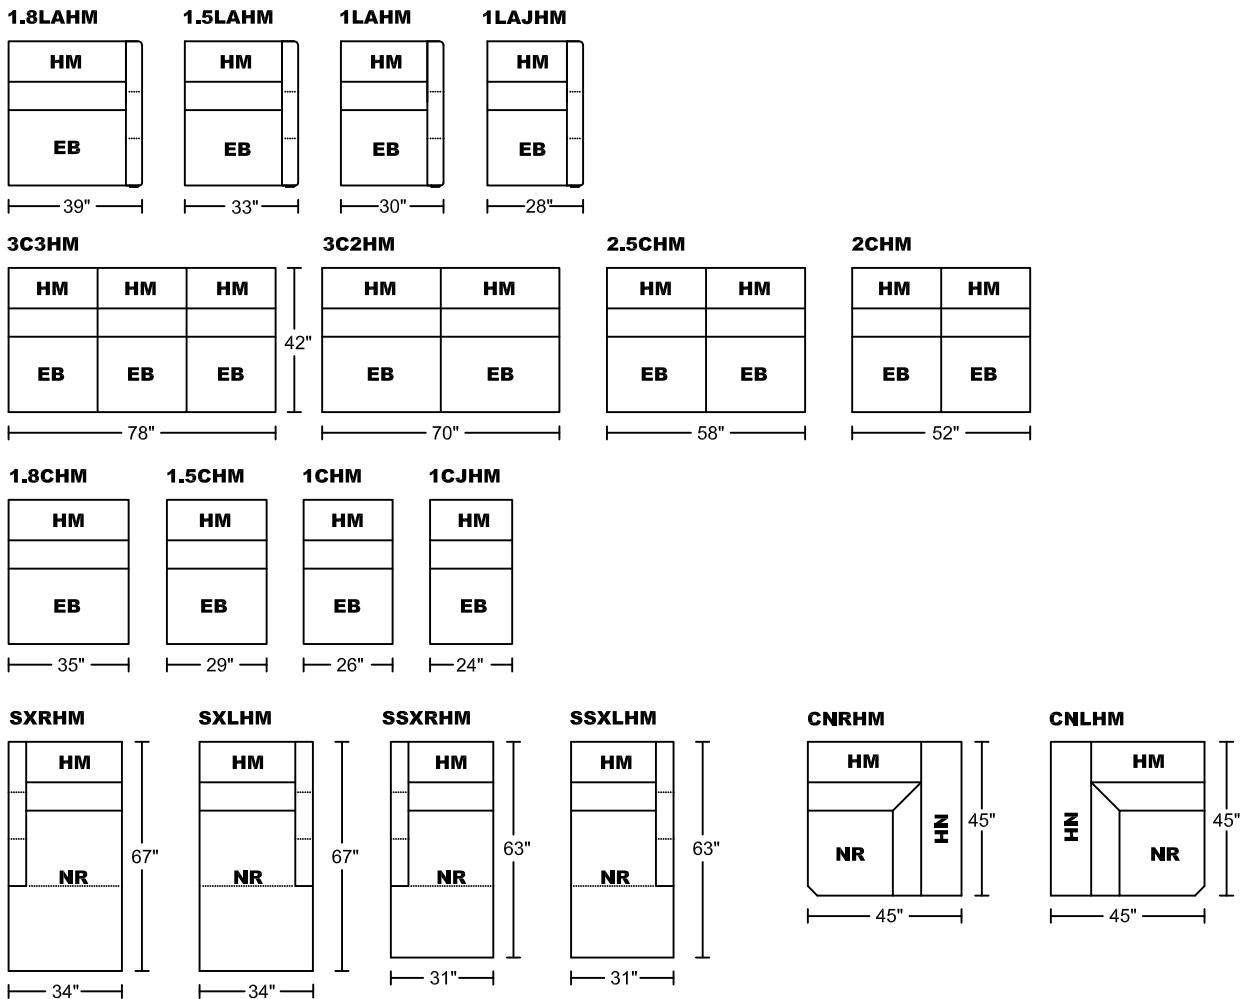

KONSTANZ 7121

Designed by GIORMANI

Remark:
 HM = with electrical head mechanism & button switch
 EB = with electrical recliner mechanism & button switch
 NH = no head mechanism included
 NR = no recliner mechanism included

此為簡易圖僅供參考基本資料之用。
 梳化產品屬軟性產品，請預算每件產品
 規格會有公差為+/-2 寸之內。
 詳情必須查詢店員。（單位：英寸）
The information is used for reference only.
The actual size of each piece of the product
should be subject to the discrepancies of +/-2".
Please check with our salespersons for further details.
 13/11/2020