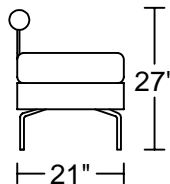

MARLEIS D006A

Designed by GIORMANI

2.5DAM

2DAM

2.5DAM

2DAM

BH01

BH01

BH02

BH02

BH02

此為簡易圖僅供參考基本資料之用。
梳化產品屬軟性產品，請預算每件產品
規格會有公差為 ± 2 寸之內。
詳情必須查詢店員。（單位：英寸）
The information is used for reference only.
The actual size of each piece of the product
should be subject to the discrepancies of ± 2 ".
Please check with our salespersons for further details.
18/8/2020