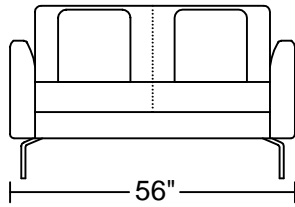

MARLEIS D006A

Designed by GIORMANI

2.5DAM

2DAM

2.5DAM

2DAM

BH01

BH01

BH02

BH02

BH02

此為簡易圖僅供參考基本資料之用。
梳化產品屬軟性產品，請預算每件產品
規格會有公差為 ± 2 寸之內。
詳情必須查詢店員。（單位：英寸）
The information is used for reference only.
The actual size of each piece of the product
should be subject to the discrepancies of ± 2 ".
Please check with our salespersons for further details.
18/8/2020