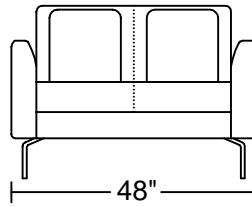

MARLEIS D006A

Designed by GIORMANI

2.5DAM

2DAM

2.5DAM

2DAM

BH01

BH01

BH02

BH02

BH02

此為簡易圖僅供參考基本資料之用。
梳化產品屬軟性產品，請預算每件產品
規格會有公差為 ± 2 寸之內。
詳情必須查詢店員。（單位：英寸）
The information is used for reference only.
The actual size of each piece of the product
should be subject to the discrepancies of ± 2 ".
Please check with our salespersons for further details.
18/8/2020