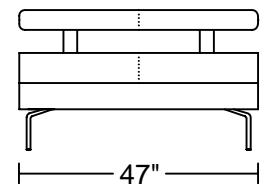

MARLEIS D006A

Designed by GIORMANI

2.5DAM

2DAM

2.5DAM

2DAM

BH01

BH01

BH02

BH02

BH02

此為簡易圖僅供參考基本資料之用。
梳化產品屬軟性產品，請預算每件產品
規格會有公差為 ± 2 寸之內。
詳情必須查詢店員。（單位：英寸）
The information is used for reference only.
The actual size of each piece of the product
should be subject to the discrepancies of ± 2 ".
Please check with our salespersons for further details.
18/8/2020