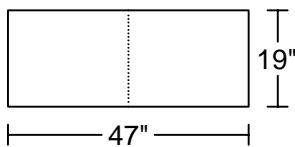

MARLEIS D006A

Designed by GIORMANI

BH01

此為簡易圖僅供參考基本資料之用。
梳化產品屬軟性產品，請預算每件產品
規格會有公差為 ± 2 寸之內。
詳情必須查詢店員。（單位：英寸）
The information is used for reference only.
The actual size of each piece of the product
should be subject to the discrepancies of ± 2 ".
Please check with our salespersons for further details.
18/8/2020