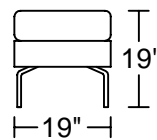

MARLEIS D006A

Designed by GIORMANI

2.5DAM

2DAM

2.5DAM

2DAM

BH01

BH01

BH02

BH02

BH02

此為簡易圖僅供參考基本資料之用。
梳化產品屬軟性產品，請預算每件產品
規格會有公差為 ± 2 寸之內。
詳情必須查詢店員。（單位：英寸）
The information is used for reference only.
The actual size of each piece of the product
should be subject to the discrepancies of ± 2 ".
Please check with our salespersons for further details.
18/8/2020