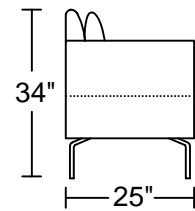

MARLEIS D006A

Designed by GIORMANI

2.5DAM

2DAM

2.5DAM

2DAM

BH01

BH01

BH02

BH02

BH02

此為簡易圖僅供參考基本資料之用。
梳化產品屬軟性產品，請預算每件產品
規格會有公差為 ± 2 寸之內。
詳情必須查詢店員。（單位：英寸）
The information is used for reference only.
The actual size of each piece of the product
should be subject to the discrepancies of ± 2 ".
Please check with our salespersons for further details.
18/8/2020