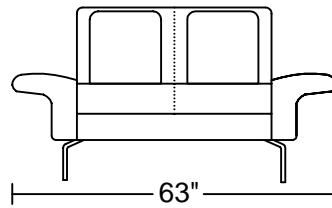

MARLEIS D006A

Designed by GIORMANI

2.5DAM

2DAM

2.5DAM

2DAM

BH01

BH01

BH02

BH02

BH02

此為簡易圖僅供參考基本資料之用。
梳化產品屬軟性產品，請預算每件產品
規格會有公差為 ± 2 寸之內。
詳情必須查詢店員。（單位：英寸）
The information is used for reference only.
The actual size of each piece of the product
should be subject to the discrepancies of ± 2 ".
Please check with our salespersons for further details.
18/8/2020