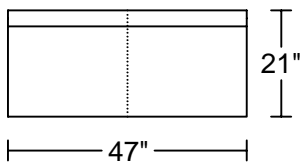

BH02

BH02

BH02

此為簡易圖僅供參考基本資料之用。
梳化產品屬軟性產品，請預算每件產品
規格會有公差為 ± 2 寸之內。
詳情必須查詢店員。（單位：英寸）
The information is used for reference only.
The actual size of each piece of the product
should be subject to the discrepancies of ± 2 ".
Please check with our salespersons for further details.
18/8/2020