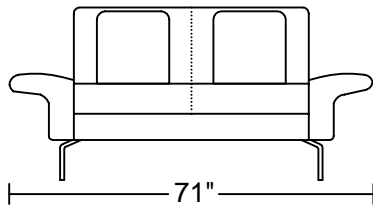

MARLEIS D006A

Designed by GIORMANI

2.5DAM

2DAM

2.5DAM

2DAM

BH01

BH01

BH02

BH02

BH02

此為簡易圖僅供參考基本資料之用。
梳化產品屬軟性產品，請預算每件產品
規格會有公差為 ± 2 寸之內。
詳情必須查詢店員。（單位：英寸）
The information is used for reference only.
The actual size of each piece of the product
should be subject to the discrepancies of ± 2 ".
Please check with our salespersons for further details.
18/8/2020