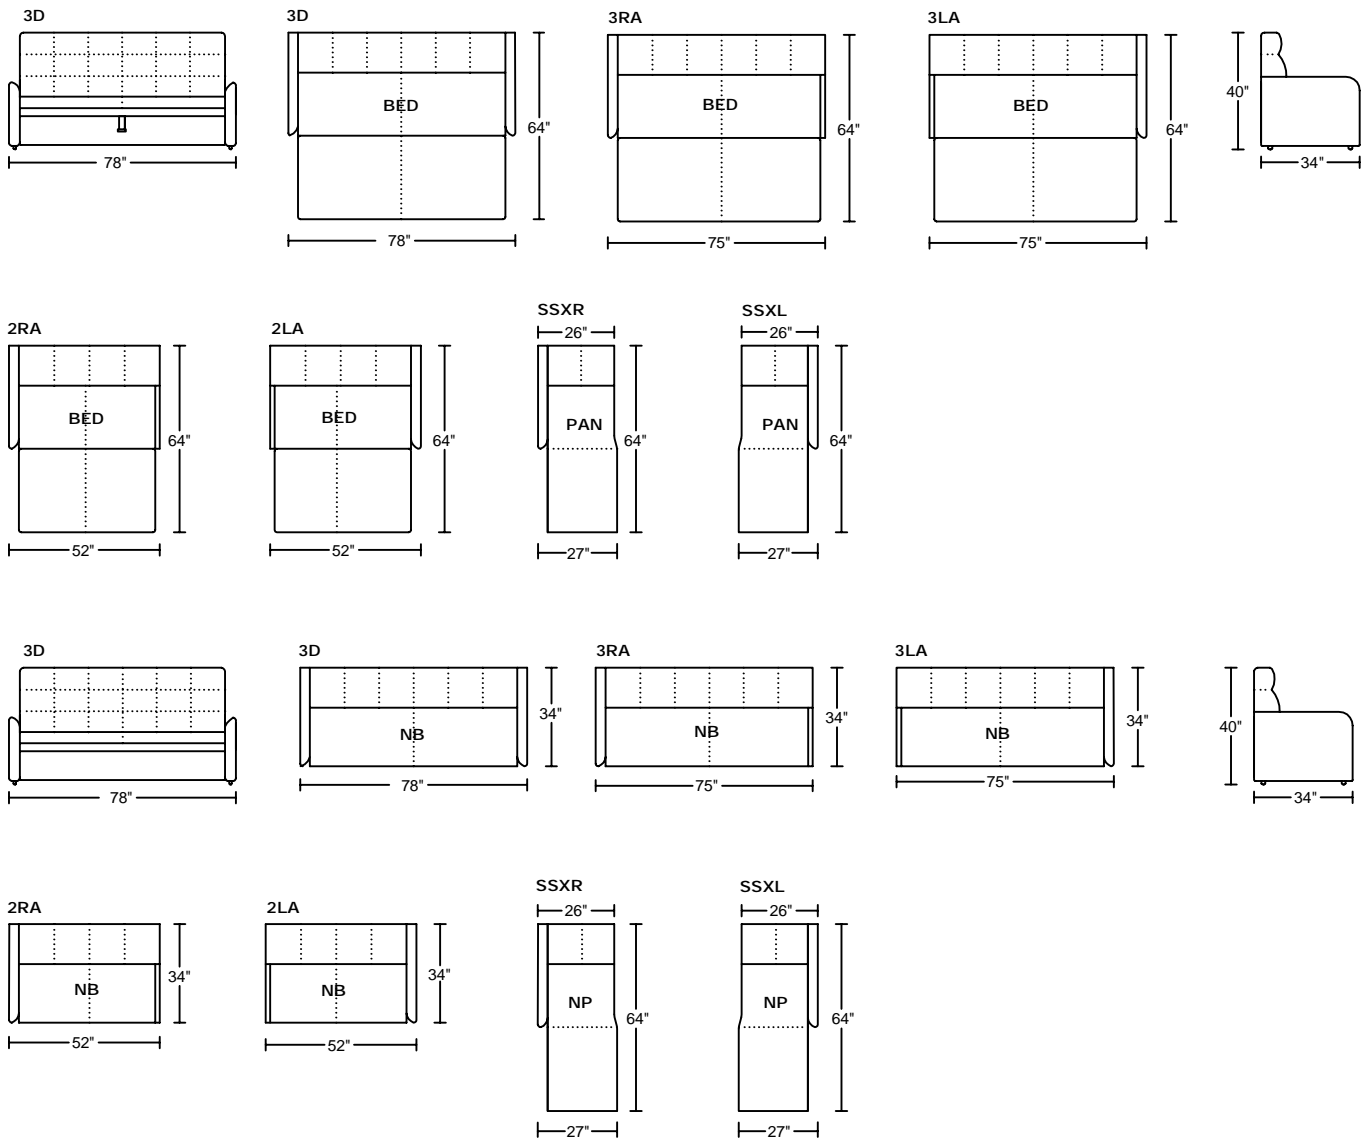

ACKER I 7124A

Designed by GIORMANI

BED-沙發床
 NB-無床
 PAN-儲物
 NP-無儲物

此為簡易圖僅供參考基本資料之用。
 梳化產品屬軟性產品，請預算每件產品
 規格會有公差為+/-2寸之內。
 詳情必須查詢店員。（單位：英寸）
The information is used for reference only.
The actual size of each piece of the product
should be subject to the discrepancies of +/-2".
Please check with our salespersons for further details.