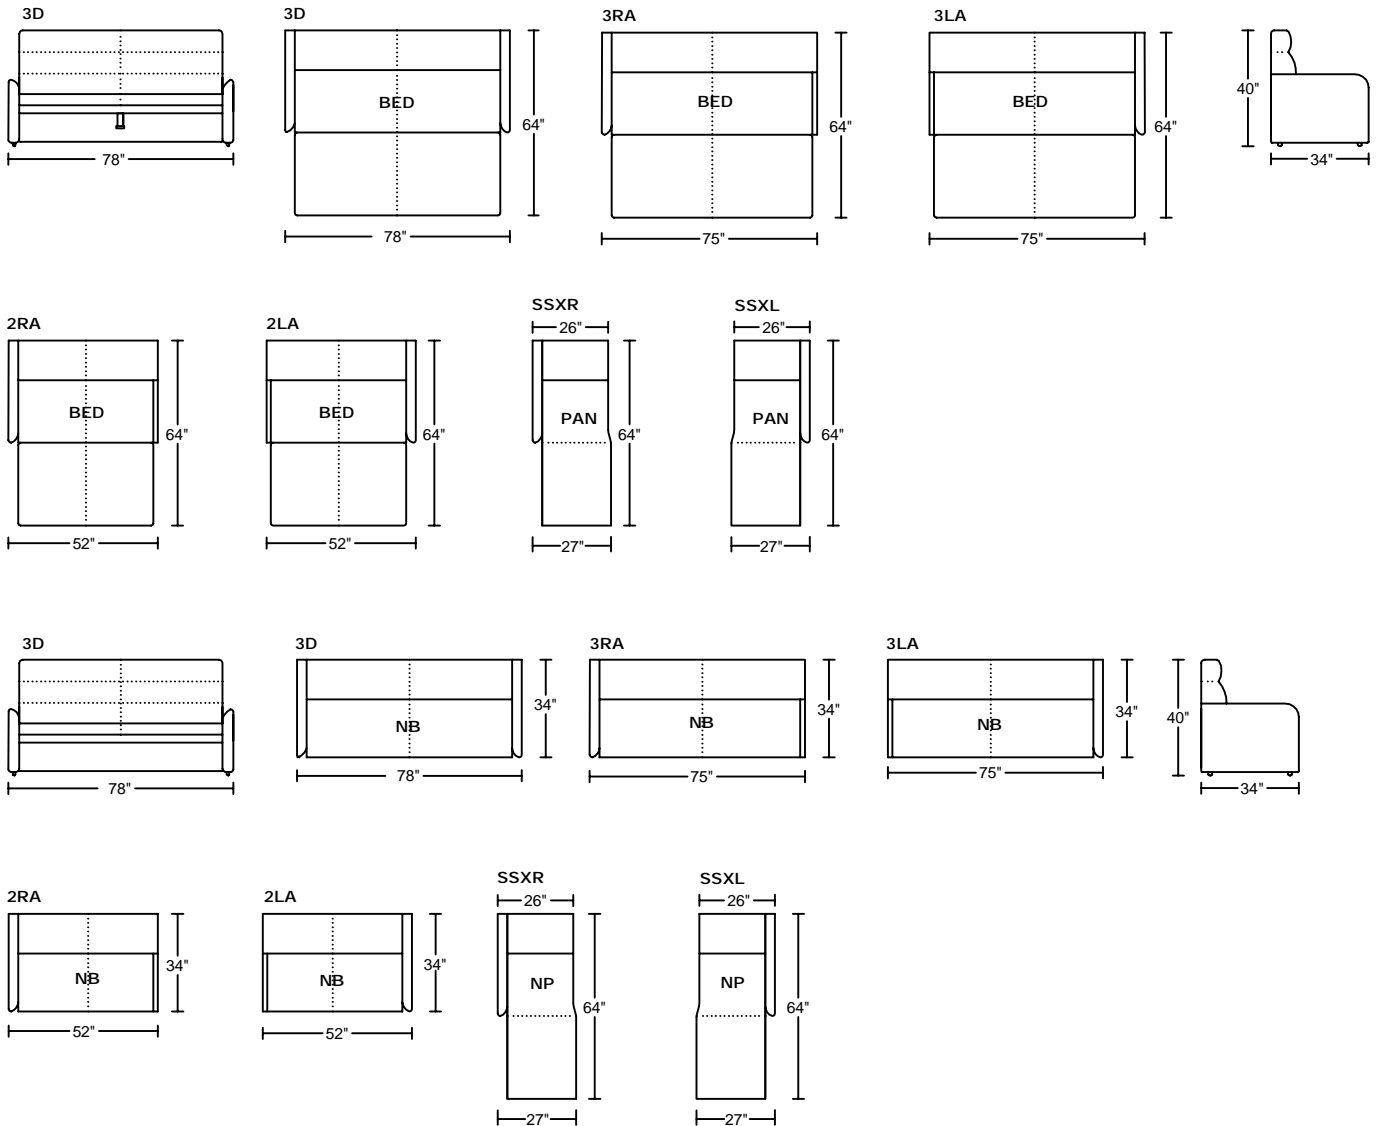

ACKER II 7124B

Designed by GIORMANI

BED-沙發床
 NB-無床
 PAN-儲物
 NP-無儲物

此為簡易圖僅供參考基本資料之用。
 梳化產品屬軟性產品，請預算每件產品
 規格會有公差為 ± 2 寸之內。
 詳情必須查詢店員。（單位：英寸）
The information is used for reference only.
The actual size of each piece of the product
should be subject to the discrepancies of ± 2 ".
Please check with our salespersons for further details.